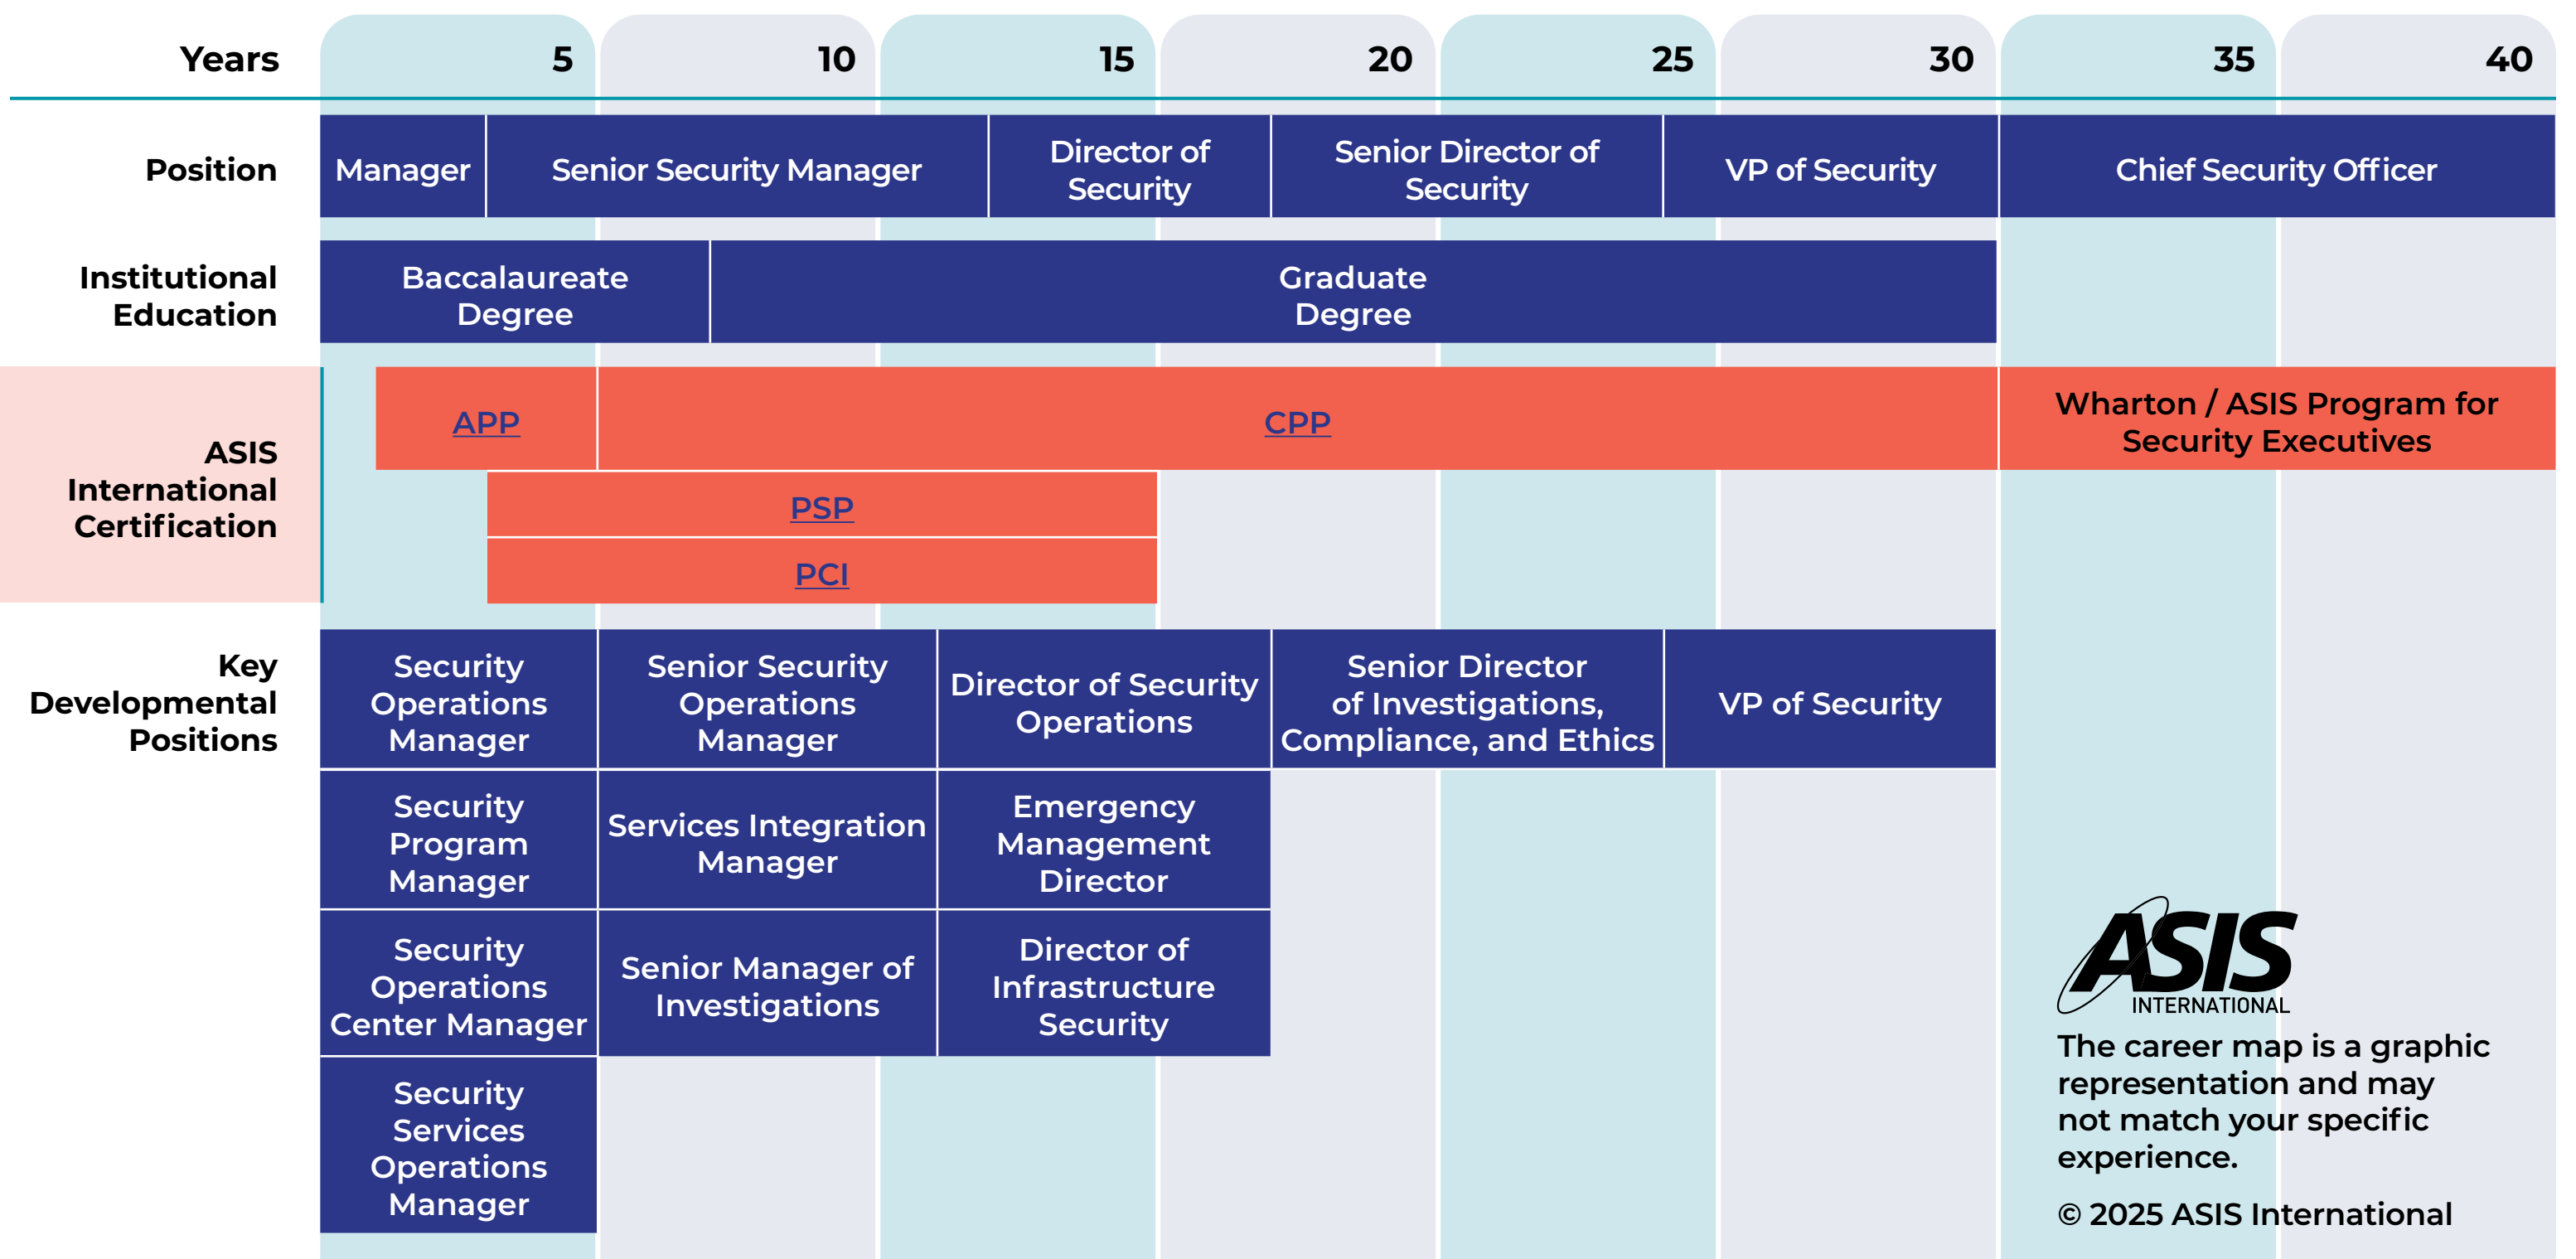

British Army to Civilian Career Map: Commissioned

Military Officer Career Development

Use this career map to see how your position and rank, training, and education align with different security roles.

Identify which ASIS certification will best demonstrate your mastery of the key skills necessary for you to stand out for a new position.

Civilian Security Professional Career Development

The career map is a graphic representation and may not match your specific experience.

© 2025 ASIS International

Legend: British Army to Civilian Career Map: Commissioned

Rank Structure

Gen	General
LtGen	Lieutenant General
MajGen	Major General
Brig	Brigadier General
Col	Colonel
LtCol	Lieutenant Colonel
Maj	Major
Capt	Captain
Lt	Lieutenant
2Lt	Second Lieutenant

Professional Military Education