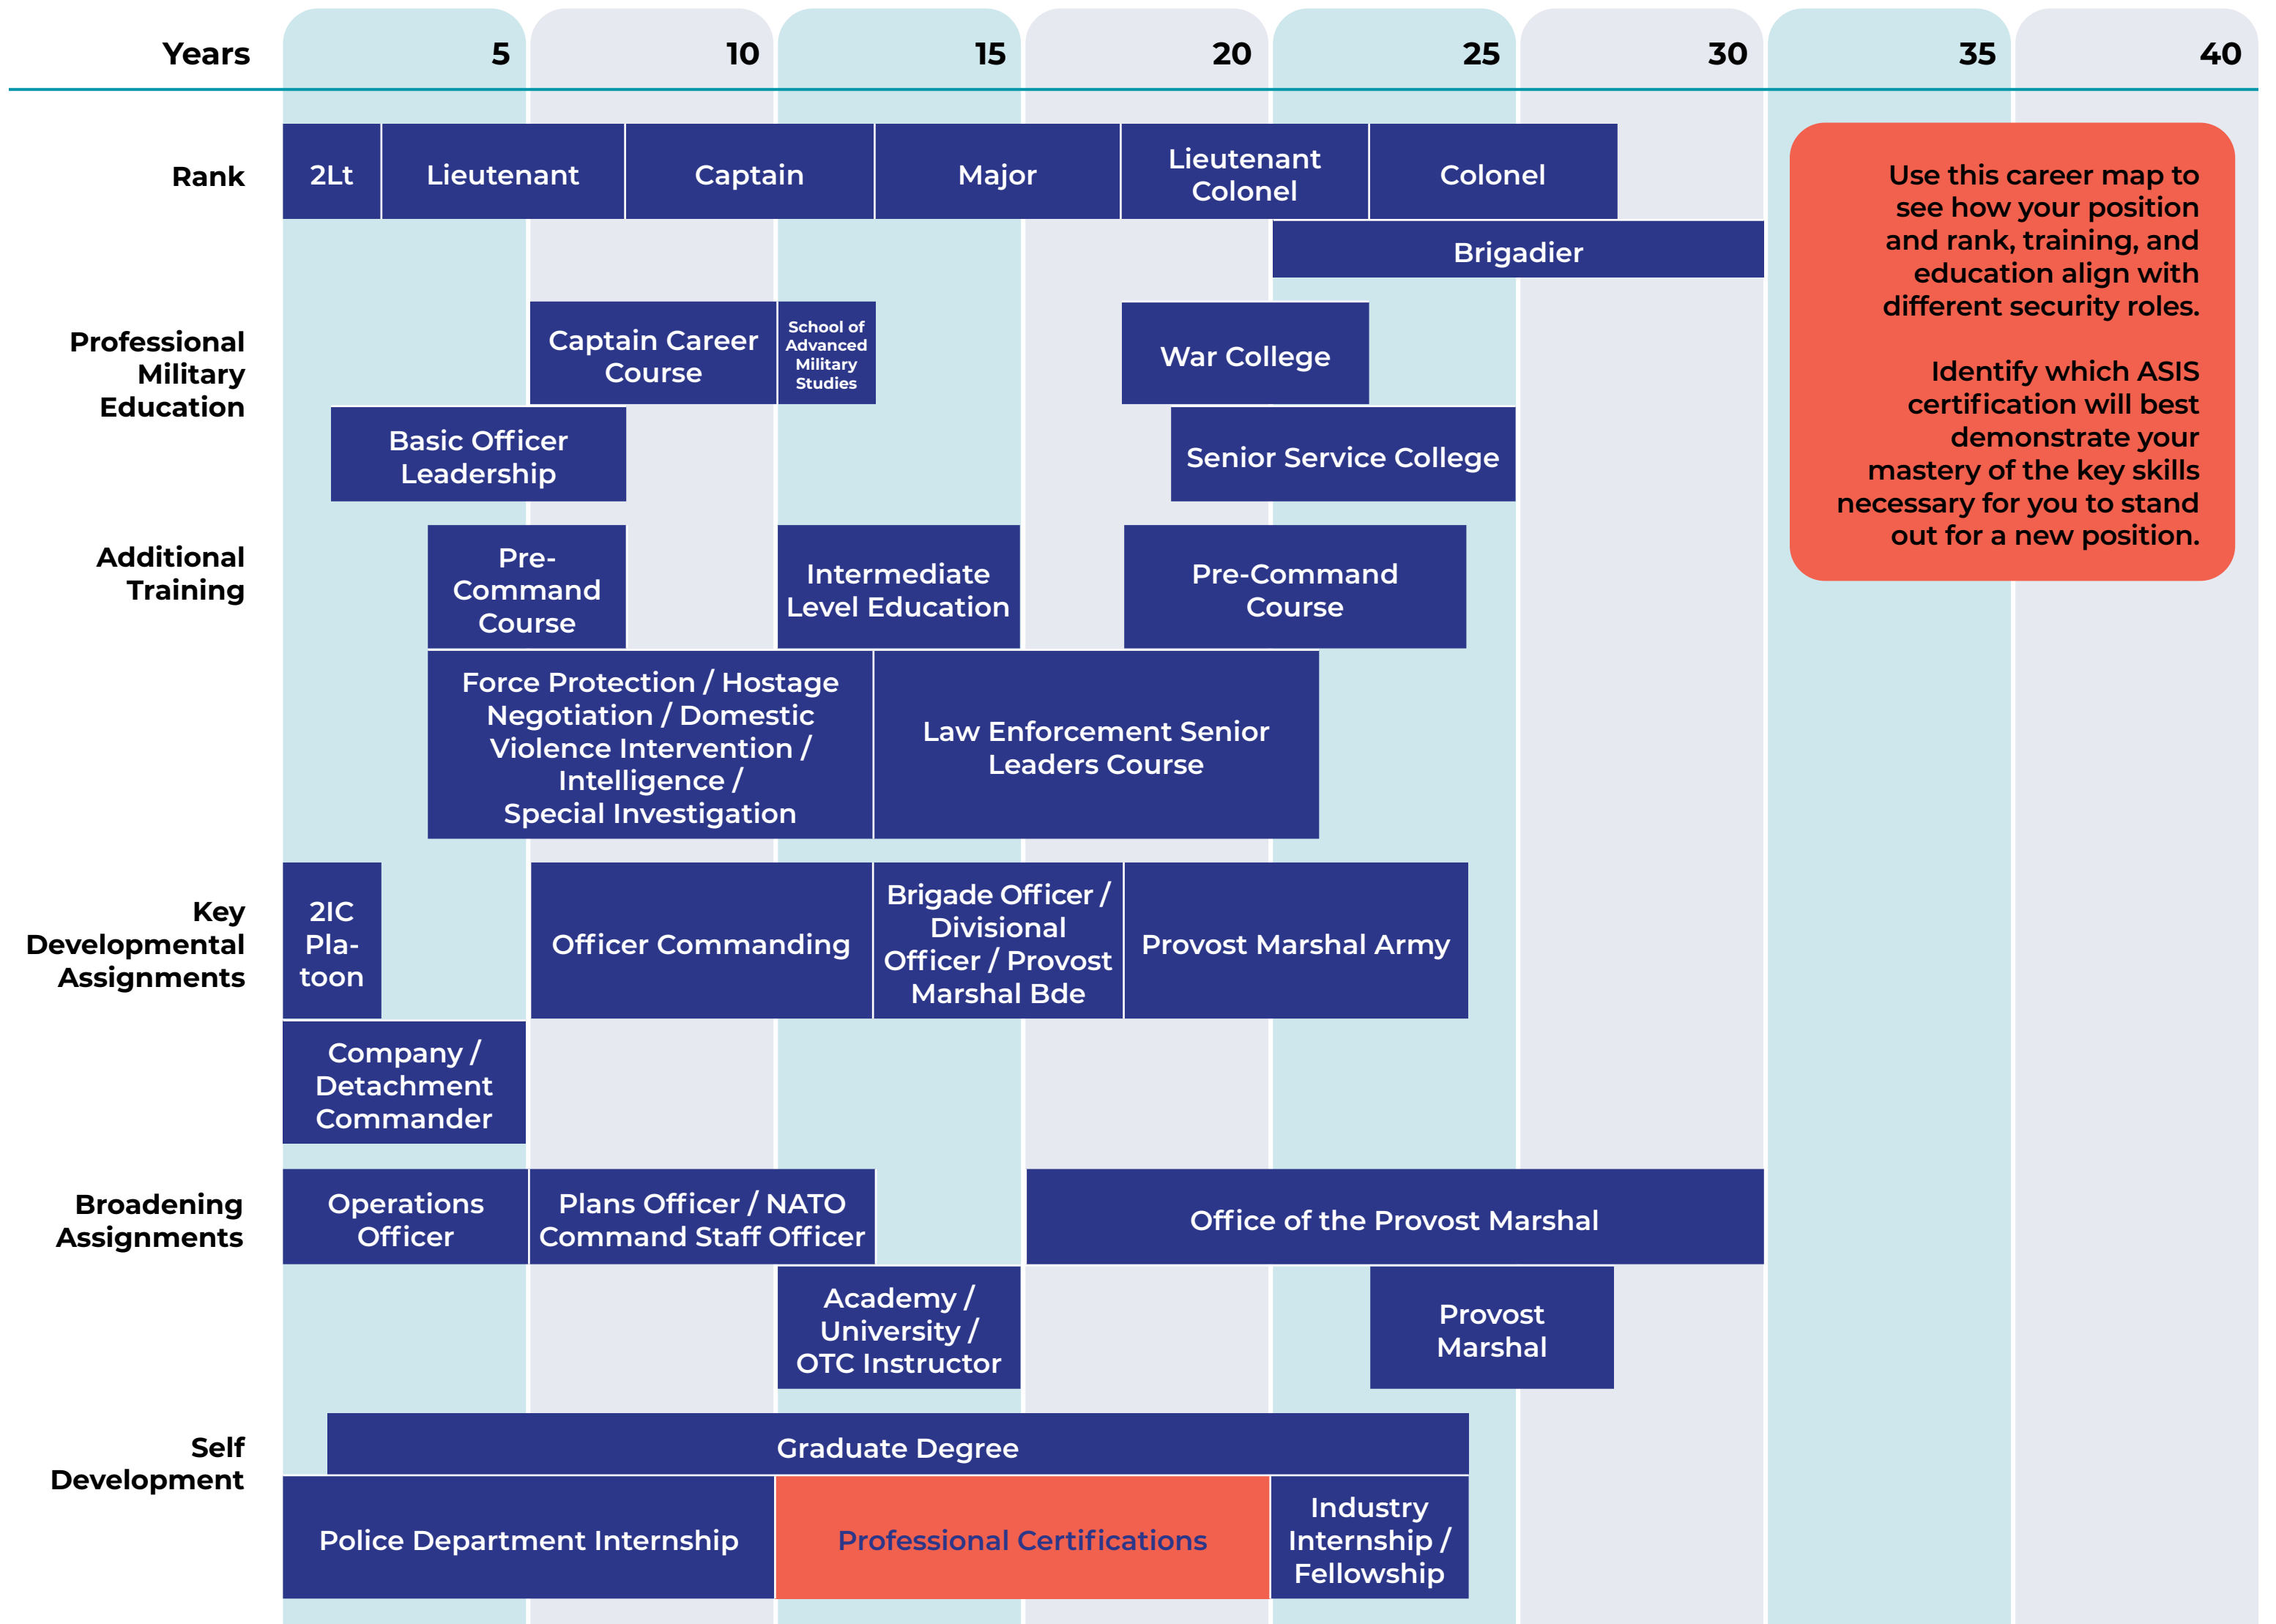

British Army to Civilian Career Map: Commissioned

Military Officer Career Development

Use this career map to see how your position and rank, training, and education align with different security roles.

Identify which ASIS certification will best demonstrate your mastery of the key skills necessary for you to stand out for a new position.

Civilian Security Professional Career Development

The career map is a graphic representation and may not match your specific experience.

© 2025 ASIS International

Legend: British Army to Civilian Career Map: Commissioned

Rank Structure

Gen	General
LtGen	Lieutenant General
MajGen	Major General
Brig	Brigadier General
Col	Colonel
LtCol	Lieutenant Colonel
Maj	Major
Capt	Captain
Lt	Lieutenant
2Lt	Second Lieutenant

Professional Military Education