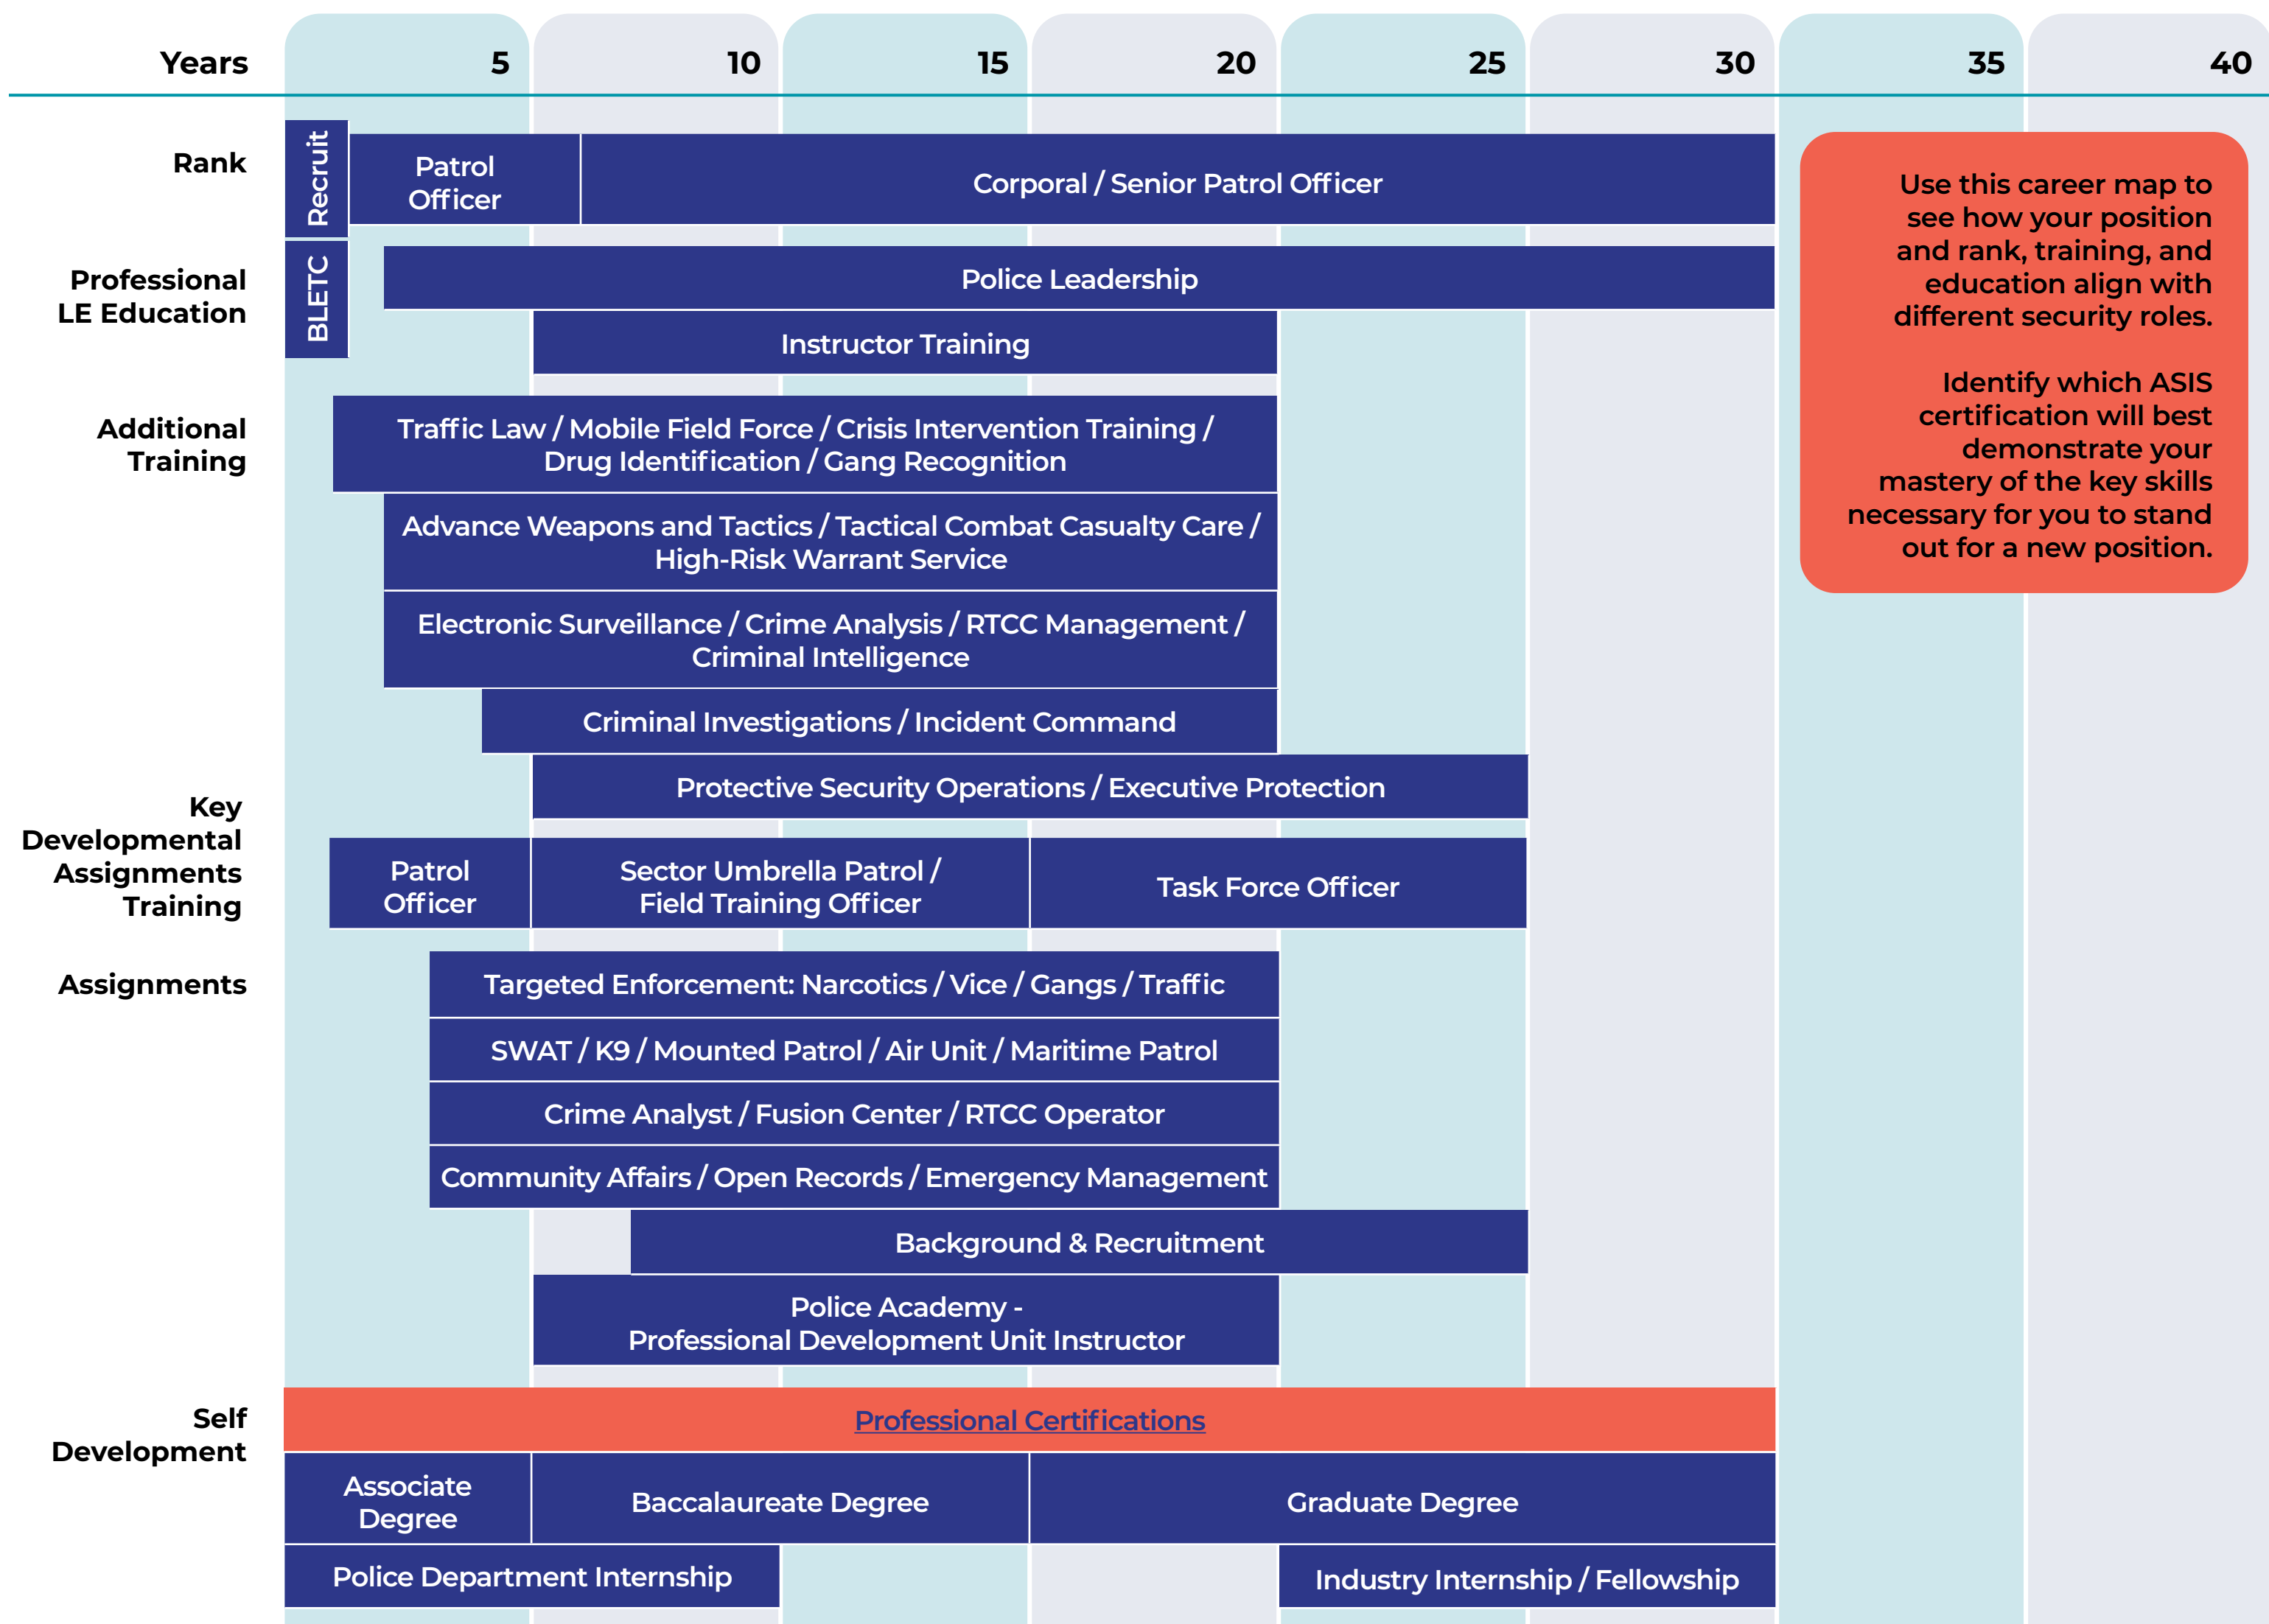

# Metropolitan Police to Civilian Career Map: Metropolitan Police Officer

## Police Officer Career Development

Use this career map to see how your position and rank, training, and education align with different security roles.

Identify which ASIS certification will best demonstrate your mastery of the key skills necessary for you to stand out for a new position.

## Civilian Security Professional Career Development

## Rank structure

OFC	Officer
SPO/CPL	Senior Patrol Officer / Corporal
INV/DET	Investigator / Detective
SGT	Sergeant
LT	Lieutenant
CAPT	Captain
MAJ	Major
Dep. Chief	Deputy Chief
Chief	Chief of Police
Dep. Comm.	Deputy Commissioner
Comm.	Commissioner