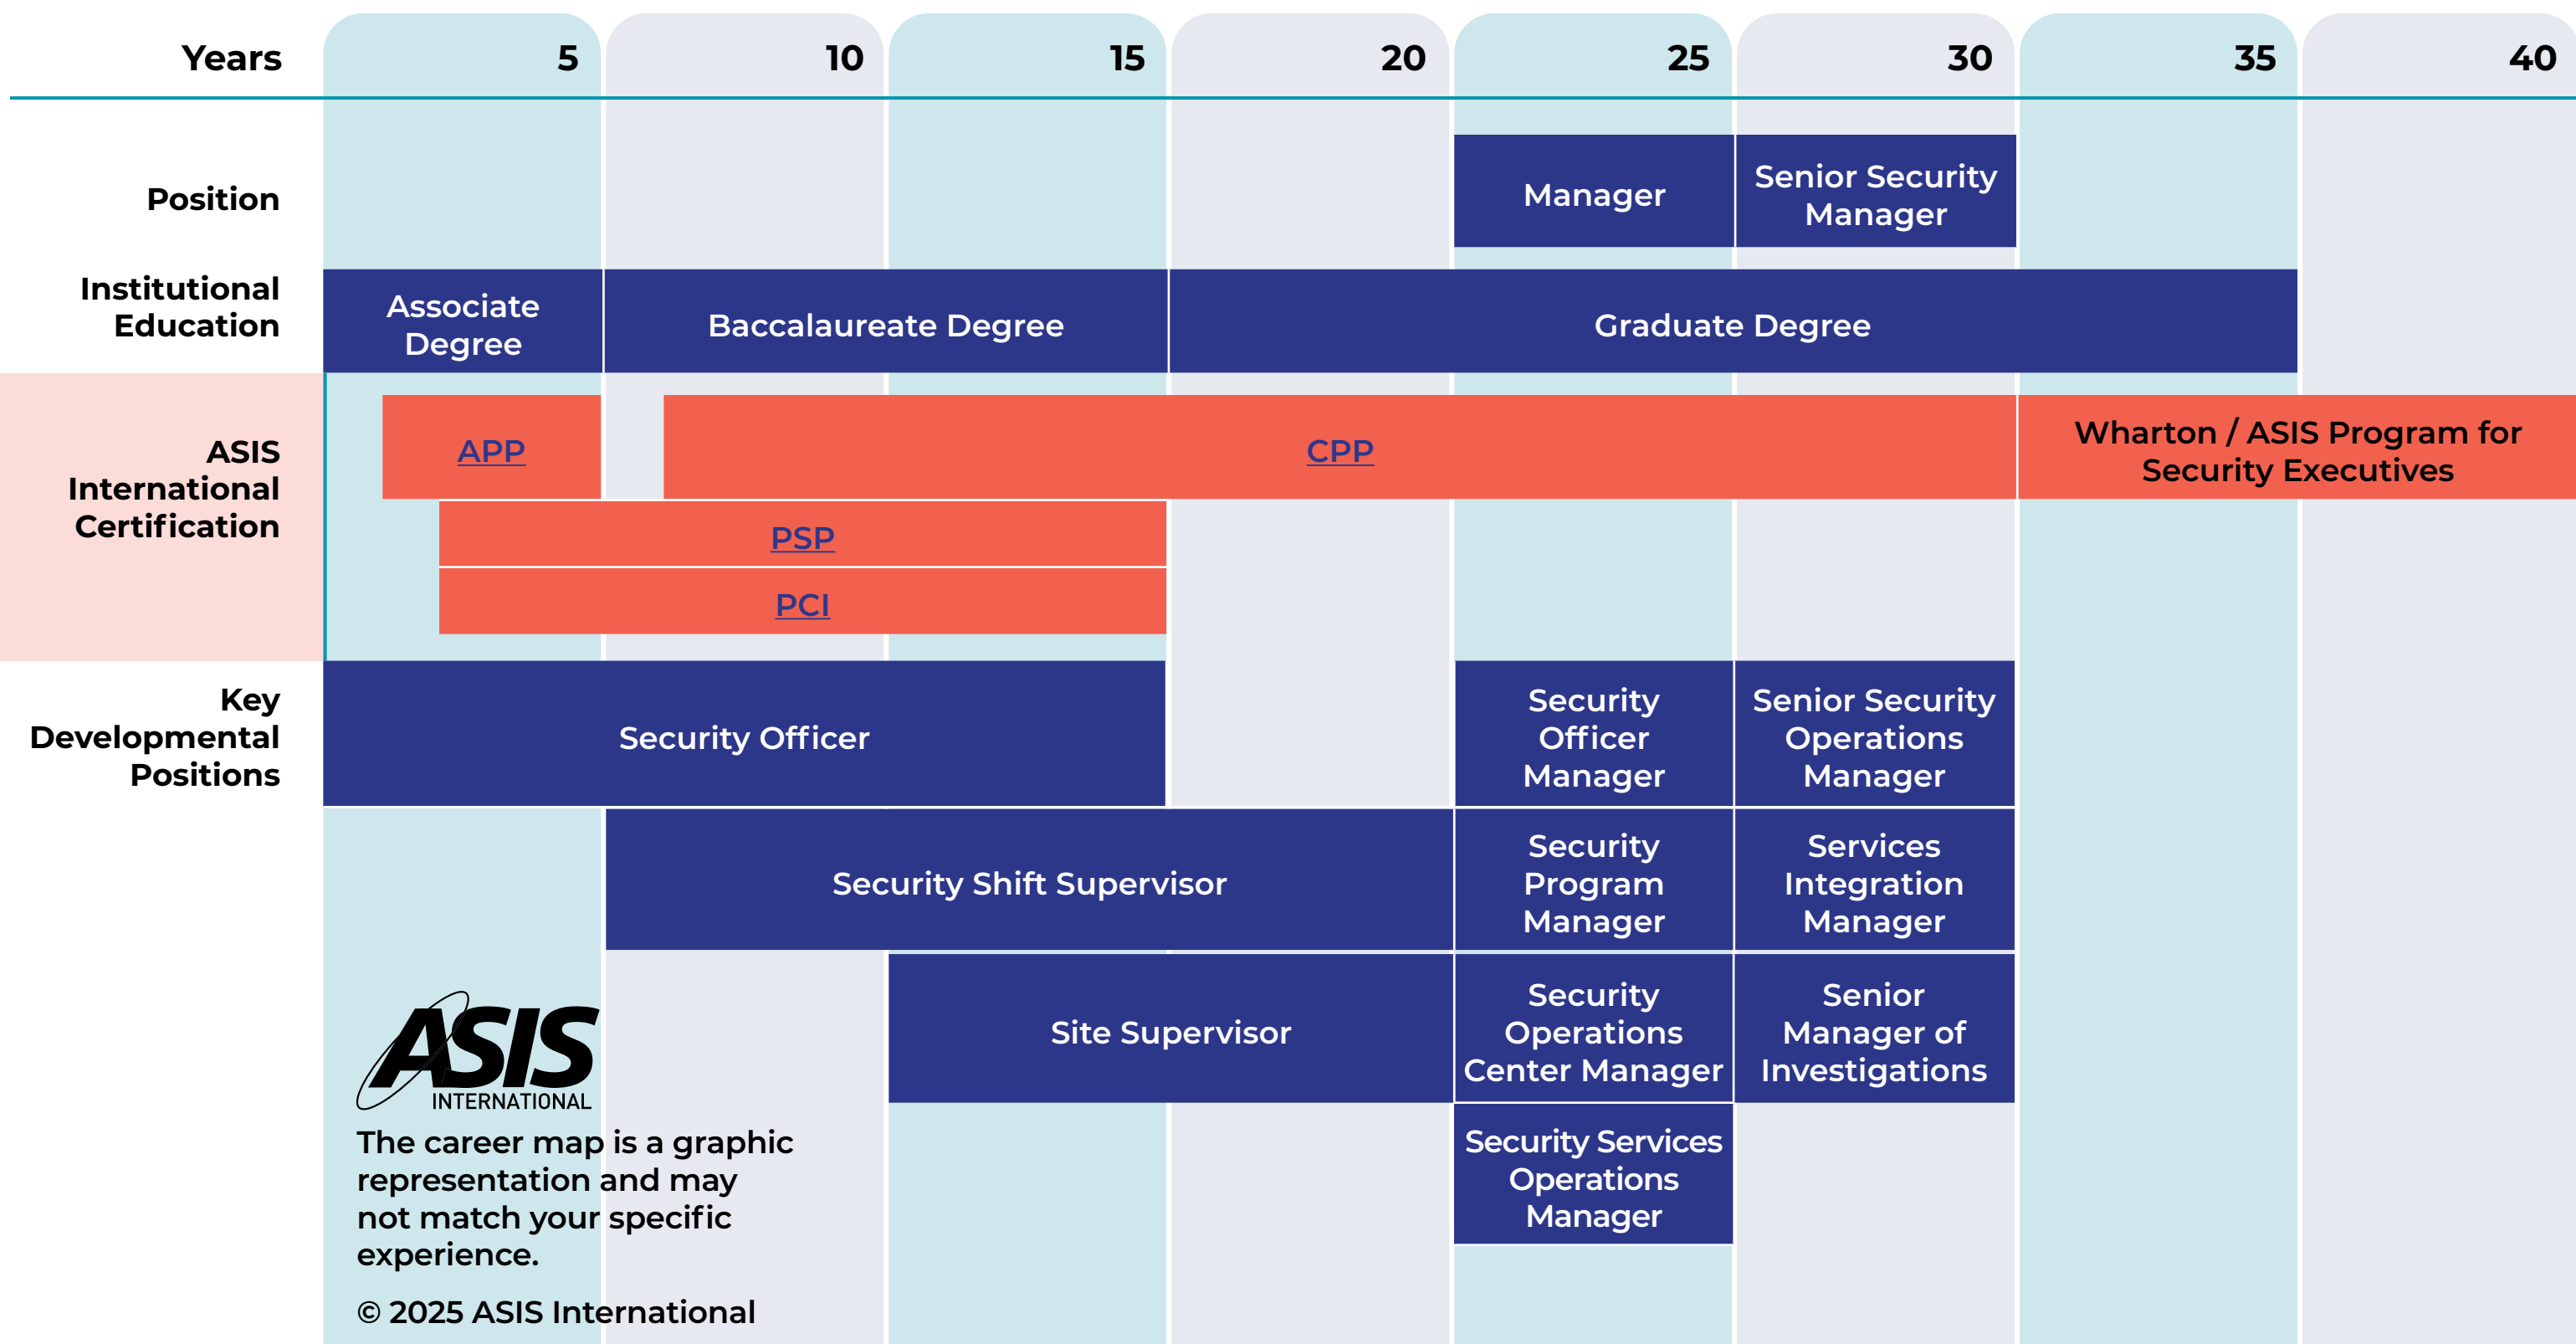

# Metropolitan Police to Civilian Career Map: Metropolitan Police Officer

## Police Officer Career Development

Use this career map to see how your position and rank, training, and education align with different security roles.

Identify which ASIS certification will best demonstrate your mastery of the key skills necessary for you to stand out for a new position.

## Civilian Security Professional Career Development