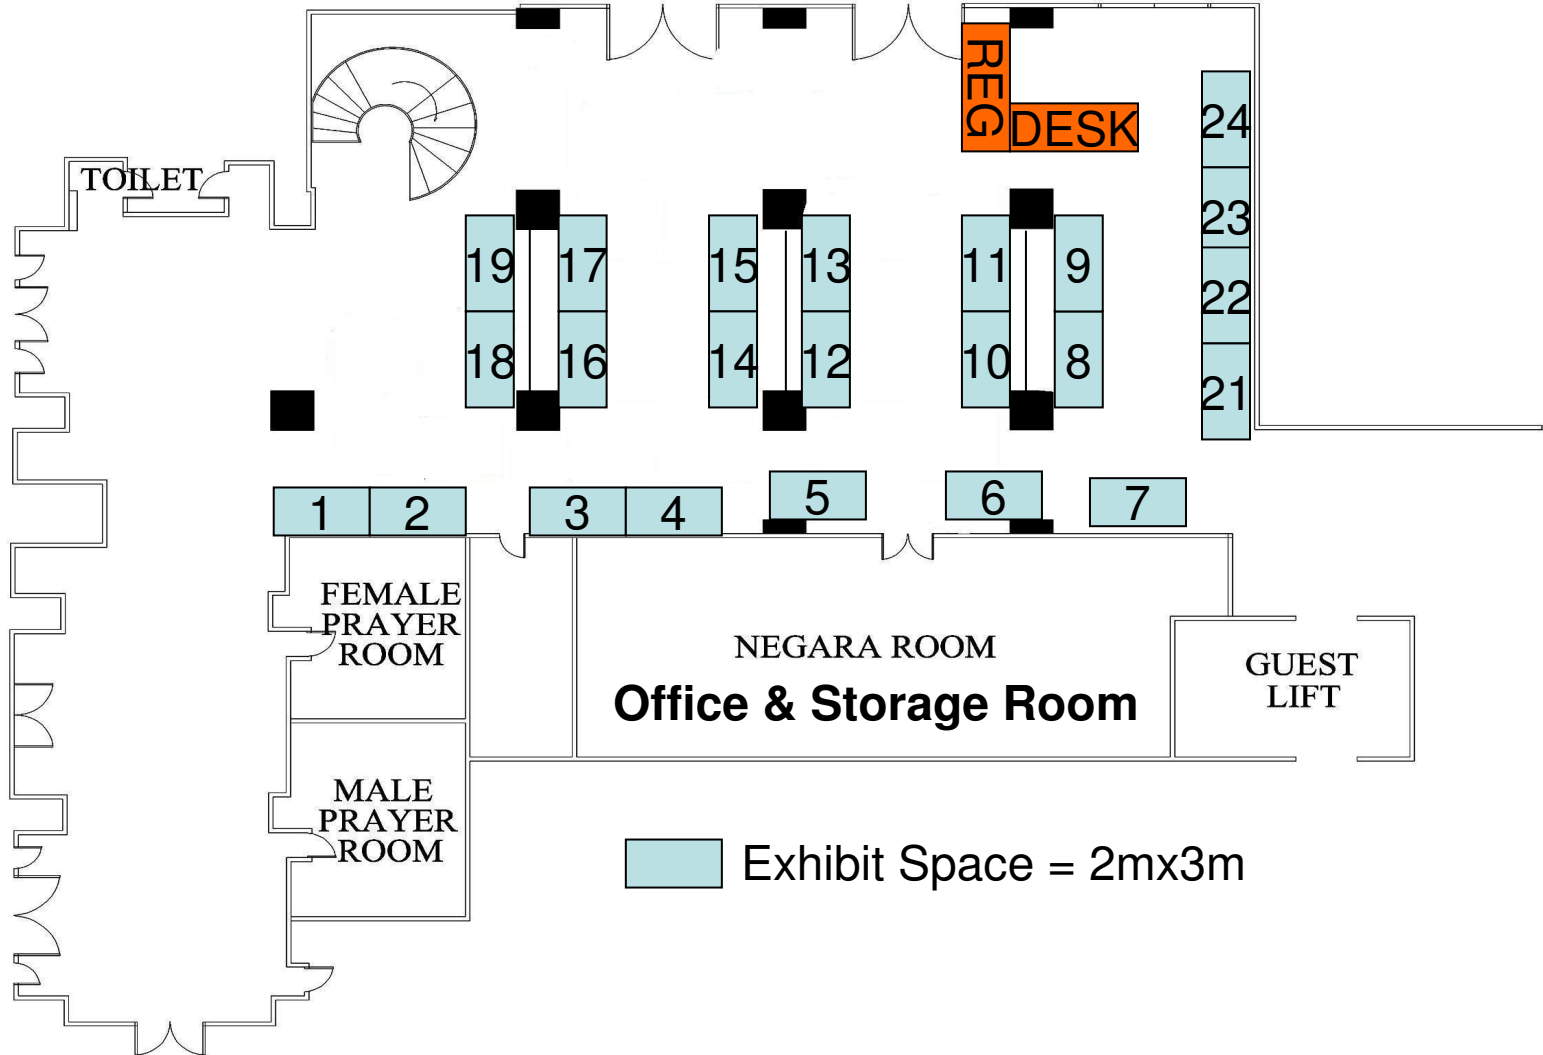

5th ASIS International Asia Pacific Conference & Exhibition KL – Exhibition Area Floor Plan

Entrance from level lower lobby

Nirwana Plenary room

BALLROOM

Exhibit Space = 2mx3m