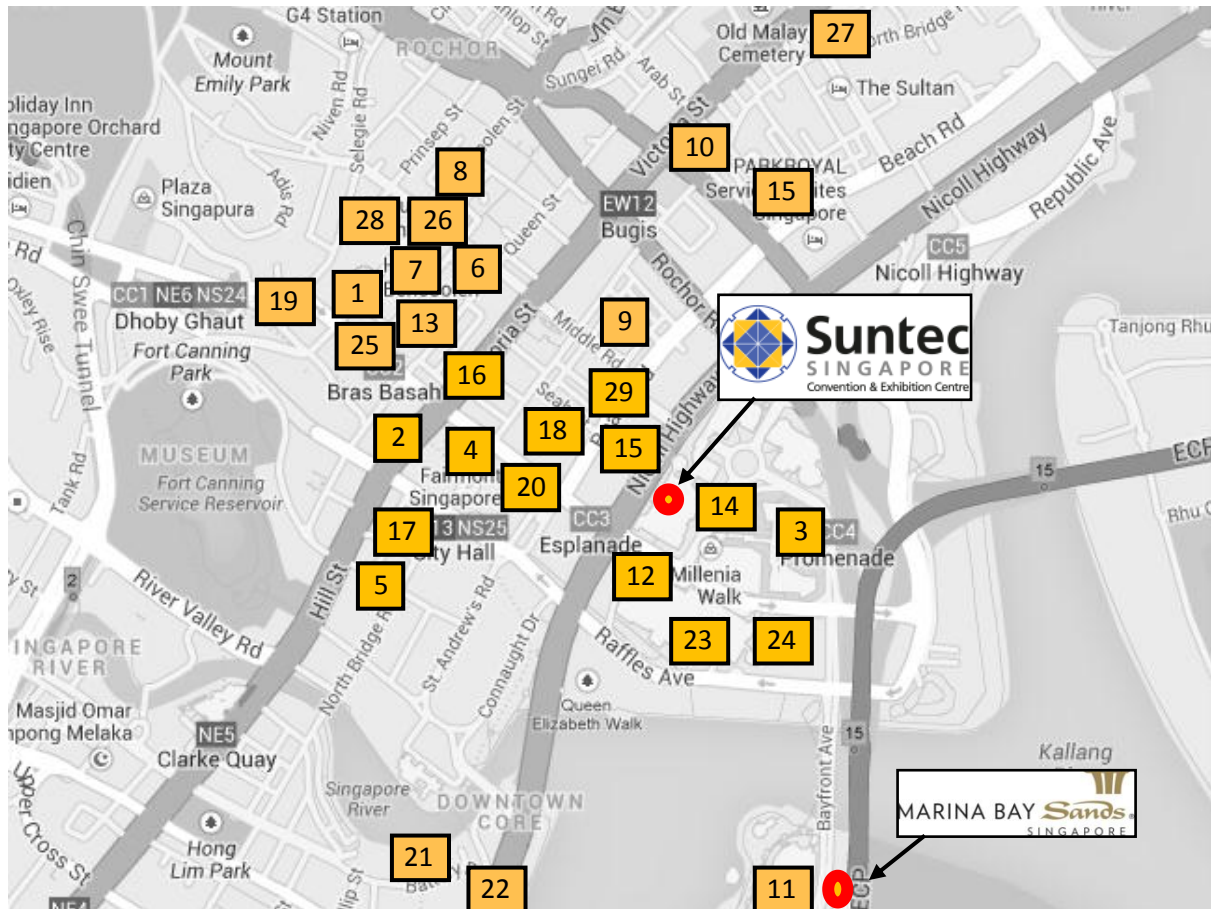

ACCOMMODATION AROUND MARINA BAY SANDS

| S/N | Hotel | Category | No. of Rooms | Rates from USD | Rates from SGD |
|-----|----------------------------------|----------|--------------|----------------|----------------|
| 1 | Bayview Hotel Singapore | 3-star | 131 | 173 | 219 |
| 2 | Carlton Hotel | 4-star | 915 | 169 | 214 |
| 3 | Conrad Centennial | 5-star | 507 | 309 | 390 |
| 4 | Fairmont Singapore | 5-star | 769 | 235 | 297 |
| 5 | Grand Park City Hall | 5-star | 333 | 182 | 178 |
| 6 | Hotel Grand Pacific | 4-star | 240 | 136 | 170 |
| 7 | Hotel Royal @ Queens | 3-star | 223 | 154 | 195 |
| 8 | Ibis Singapore on Bencoolen | 3-star | 538 | 181 | 230 |
| 9 | InterContinental Singapore | 5-star | 403 | 225 | 284 |
| 10 | Landmark Village Hotel | 4-star | 393 | 149 | 188 |
| 11 | Marina Bay Sands | 5-star | 2,561 | 277 | 350 |
| 12 | Marina Mandarin Singapore | 5-star | 575 | 301 | 380 |
| 13 | Oxford Hotel | 3-star | 134 | 131 | 165 |
| 14 | Pan Pacific Singapore | 5-star | 790 | 277 | 350 |
| 15 | Parkroyal on Beach Road | 4-star | 343 | 202 | 255 |
| 16 | Patina Hotel (Opening Late 2014) | 5-star | 200 | - | - |
| 17 | Peninsula Excelsior Hotel | 4-star | 600 | 154 | 194 |
| 18 | Raffles Hotel | 5-star | 103 | 439 | 553 |
| 19 | Rendezvous Grand Hotel | 4-star | 298 | 165 | 208 |
| 20 | Swissotel the Stamford | 5-star | 1,261 | 200 | 252 |

| | | | | | |
|----|----------------------------------|--------|-----|-----|-----|
| 21 | The Fullerton Bay Hotel | 5-star | 98 | 436 | 550 |
| 22 | The Fullerton Hotel | 5-star | 399 | 284 | 358 |
| 23 | The Mandarin Oriental | 5-star | 468 | 301 | 380 |
| 24 | The Ritz-Carlton, Millenia | 5-star | 608 | 309 | 390 |
| 25 | Strand Hotel | 3-star | 120 | 103 | 130 |
| 26 | BIG Hotel | 3-star | 308 | 132 | 167 |
| 27 | V Hotel Lavender | 3-star | 888 | 189 | 240 |
| 28 | V Hotel Bencoolen | 3-star | 272 | 113 | 142 |
| 29 | South Beach Hotel (Opening 2015) | 5-star | 560 | - | - |